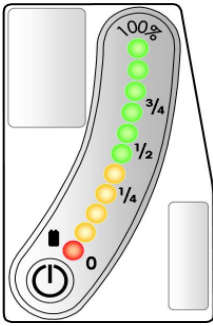

Valeurs d'autonomie à des niveaux de remplissage variables

Indicateur

FREELOX 44L	Dosage	Autonomie										
	0.25	50d	46d 5h	39d 16h	32d 18h	26d 13h	22d 2h	17d 14h	12d 10h	7d 11h	3d 8h	1d 6h
	0.5	38d	35d 3h	30d 3h	24d 22h	20d 4h	16d 19h	13d 9h	9d 10h	5d 16h	2d 13h	23h
	0.75	28d	25d 21h	22d 5h	18d 8h	14d 21h	12d 9h	9d 20h	6d 23h	4d 4h	1d 21h	17h
	1	20d	18d 12h	15d 21h	13d 2h	10d 15h	8d 20h	7d 1h	4d 23h	3d	1d 8h	12h
	1.5	14d	12d 23h	11d 2h	9d 4h	7d 10h	6d 4h	4d 22h	3d 11h	2d 2h	22h	8h
	2	11d	10d 4h	8d 17h	7d 5h	5d 20h	4d 21h	3d 21h	2d 18h	1d 15h	18h	7h
	2.5	8d	7d 9h	6d 8h	5d 6h	4d 6h	3d 13h	2d 20h	2d	1d 5h	13h	5h
	3	7d	6d 11h	5d 13h	4d 14h	3d 17h	3d 2h	2d 11h	1d 18h	1d 1h	11h	4h
	4	5d 12h	5d 2h	4d 9h	3d 14h	2d 22h	2d 10h	1d 22h	1d 9h	20h	9h	3h
	5	4d 12h	4d 4h	3d 14h	2d 23h	2d 9h	2d	1d 14h	1d 3h	16h	7h	3h
	6	3d 12h	3d 6h	2d 19h	2d 7h	1d 21h	1d 13h	1d 6h	21h	13h	6h	2h

FREELOX 32L	Dosage	Autonomie										
	0.25	40d	36d 23h	31d 17h	26d 5h	21d 6h	17d 16h	14d 2h	9d 22h	5d 23h	2d 16h	1d
	0.5	30d	27d 17h	23d 19h	19d 16h	15d 22h	13d 6h	10d 13h	7d 11h	4d 12h	2d	18h
	0.75	22d	20d 8h	17d 11h	14d 10h	11d 16h	9d 17h	7d 18h	5d 11h	3d 7h	1d 11h	13h
	1	15d	13d 21h	11d 22h	9d 20h	7d 23h	6d 15h	5d 7h	3d 17h	2d 6h	1d	9h
	1.5	10d	9d 6h	7d 22h	6d 13h	5d 7h	4d 10h	3d 12h	2d 12h	1d 12h	16h	6h
	2	7d	6d 11h	5d 13h	4d 14h	3d 17h	3d 2h	2d 11h	1d 18h	1d 1h	11h	4h
	2.5	6d 12h	6d	5d 4h	4d 6h	3d 11h	2d 21h	2d 7h	1d 15h	23h	10h	4h
	3	5d 12h	5d 2h	4d 9h	3d 14h	2d 22h	2d 10h	1d 22h	1d 9h	20h	9h	3h
	4	4d	3d 17h	3d 4h	2d 15h	2d 3h	1d 18h	1d 10h	1d	14h	6h	2h
	5	3d	2d 19h	2d 9h	1d 23h	1d 14h	1d 8h	1d 1h	18h	11h	5h	2h
	6	2d 12h	2d 7h	2d	1d 15h	1d 8h	1d 2h	21h	15h	9h	4h	2h

FREELOX 20L	Dosage	Autonomie										
	0.25	25d	23d 2h	19d 20h	16d 9h	13d 7h	11d 1h	8d 19h	6d 5h	3d 18h	1d 16h	15h
	0.5	19d	17d 13h	15d 2h	12d 11h	10d 2h	8d 9h	6d 16h	4d 17h	2d 20h	1d 6h	12h
	0.75	12d	11d 2h	9d 12h	7d 21h	6d 9h	5d 7h	4d 5h	3d	1d 19h	19h	7h
	1	10d	9d 6h	7d 22h	6d 13h	5d 7h	4d 10h	3d 12h	2d 12h	1d 12h	16h	6h
	1.5	7d	6d 11h	5d 13h	4d 14h	3d 17h	3d 2h	2d 11h	1d 18h	1d 1h	11h	4h
	2	5d	4d 15h	3d 23h	3d 7h	2d 16h	2d 5h	1d 18h	1d 6h	18h	8h	3h
	2.5	4d	3d 17h	3d 4h	2d 15h	2d 3h	1d 18h	1d 10h	1d	14h	6h	2h
	3	3d	2d 19h	2d 9h	1d 23h	1d 14h	1d 8h	1d 1h	18h	11h	5h	2h
	4	2d 12h	2d 7h	2d	1d 15h	1d 8h	1d 2h	21h	15h	9h	4h	2h
	5	2d	1d 20h	1d 14h	1d 7h	1d 1h	21h	17h	12h	7h	3h	1h
	6	1d 12h	1d 9h	1d 5h	1d	19h	16h	13h	9h	5h	2h	1h