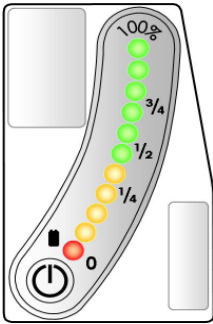

## Autonomie bei gegebenem Restinhalt

### Anzeige

FREELOX 44L	Durchfluss	Autonomie										
	0.25	50d	46d 5h	39d 16h	32d 18h	26d 13h	22d 2h	17d 14h	12d 10h	7d 11h	3d 8h	1d 6h
	0.5	38d	35d 3h	30d 3h	24d 22h	20d 4h	16d 19h	13d 9h	9d 10h	5d 16h	2d 13h	23h
	0.75	28d	25d 21h	22d 5h	18d 8h	14d 21h	12d 9h	9d 20h	6d 23h	4d 4h	1d 21h	17h
	1	20d	18d 12h	15d 21h	13d 2h	10d 15h	8d 20h	7d 1h	4d 23h	3d	1d 8h	12h
	1.5	14d	12d 23h	11d 2h	9d 4h	7d 10h	6d 4h	4d 22h	3d 11h	2d 2h	22h	8h
	2	11d	10d 4h	8d 17h	7d 5h	5d 20h	4d 21h	3d 21h	2d 18h	1d 15h	18h	7h
	2.5	8d	7d 9h	6d 8h	5d 6h	4d 6h	3d 13h	2d 20h	2d	1d 5h	13h	5h
	3	7d	6d 11h	5d 13h	4d 14h	3d 17h	3d 2h	2d 11h	1d 18h	1d 1h	11h	4h
	4	5d 12h	5d 2h	4d 9h	3d 14h	2d 22h	2d 10h	1d 22h	1d 9h	20h	9h	3h
	5	4d 12h	4d 4h	3d 14h	2d 23h	2d 9h	2d	1d 14h	1d 3h	16h	7h	3h
6	3d 12h	3d 6h	2d 19h	2d 7h	1d 21h	1d 13h	1d 6h	21h	13h	6h	2h	

FREELOX 32L	Durchfluss	Autonomie										
	0.25	40d	36d 23h	31d 17h	26d 5h	21d 6h	17d 16h	14d 2h	9d 22h	5d 23h	2d 16h	1d
	0.5	30d	27d 17h	23d 19h	19d 16h	15d 22h	13d 6h	10d 13h	7d 11h	4d 12h	2d	18h
	0.75	22d	20d 8h	17d 11h	14d 10h	11d 16h	9d 17h	7d 18h	5d 11h	3d 7h	1d 11h	13h
	1	15d	13d 21h	11d 22h	9d 20h	7d 23h	6d 15h	5d 7h	3d 17h	2d 6h	1d	9h
	1.5	10d	9d 6h	7d 22h	6d 13h	5d 7h	4d 10h	3d 12h	2d 12h	1d 12h	16h	6h
	2	7d	6d 11h	5d 13h	4d 14h	3d 17h	3d 2h	2d 11h	1d 18h	1d 1h	11h	4h
	2.5	6d 12h	6d	5d 4h	4d 6h	3d 11h	2d 21h	2d 7h	1d 15h	23h	10h	4h
	3	5d 12h	5d 2h	4d 9h	3d 14h	2d 22h	2d 10h	1d 22h	1d 9h	20h	9h	3h
	4	4d	3d 17h	3d 4h	2d 15h	2d 3h	1d 18h	1d 10h	1d	14h	6h	2h
	5	3d	2d 19h	2d 9h	1d 23h	1d 14h	1d 8h	1d 1h	18h	11h	5h	2h
6	2d 12h	2d 7h	2d	1d 15h	1d 8h	1d 2h	21h	15h	9h	4h	2h	